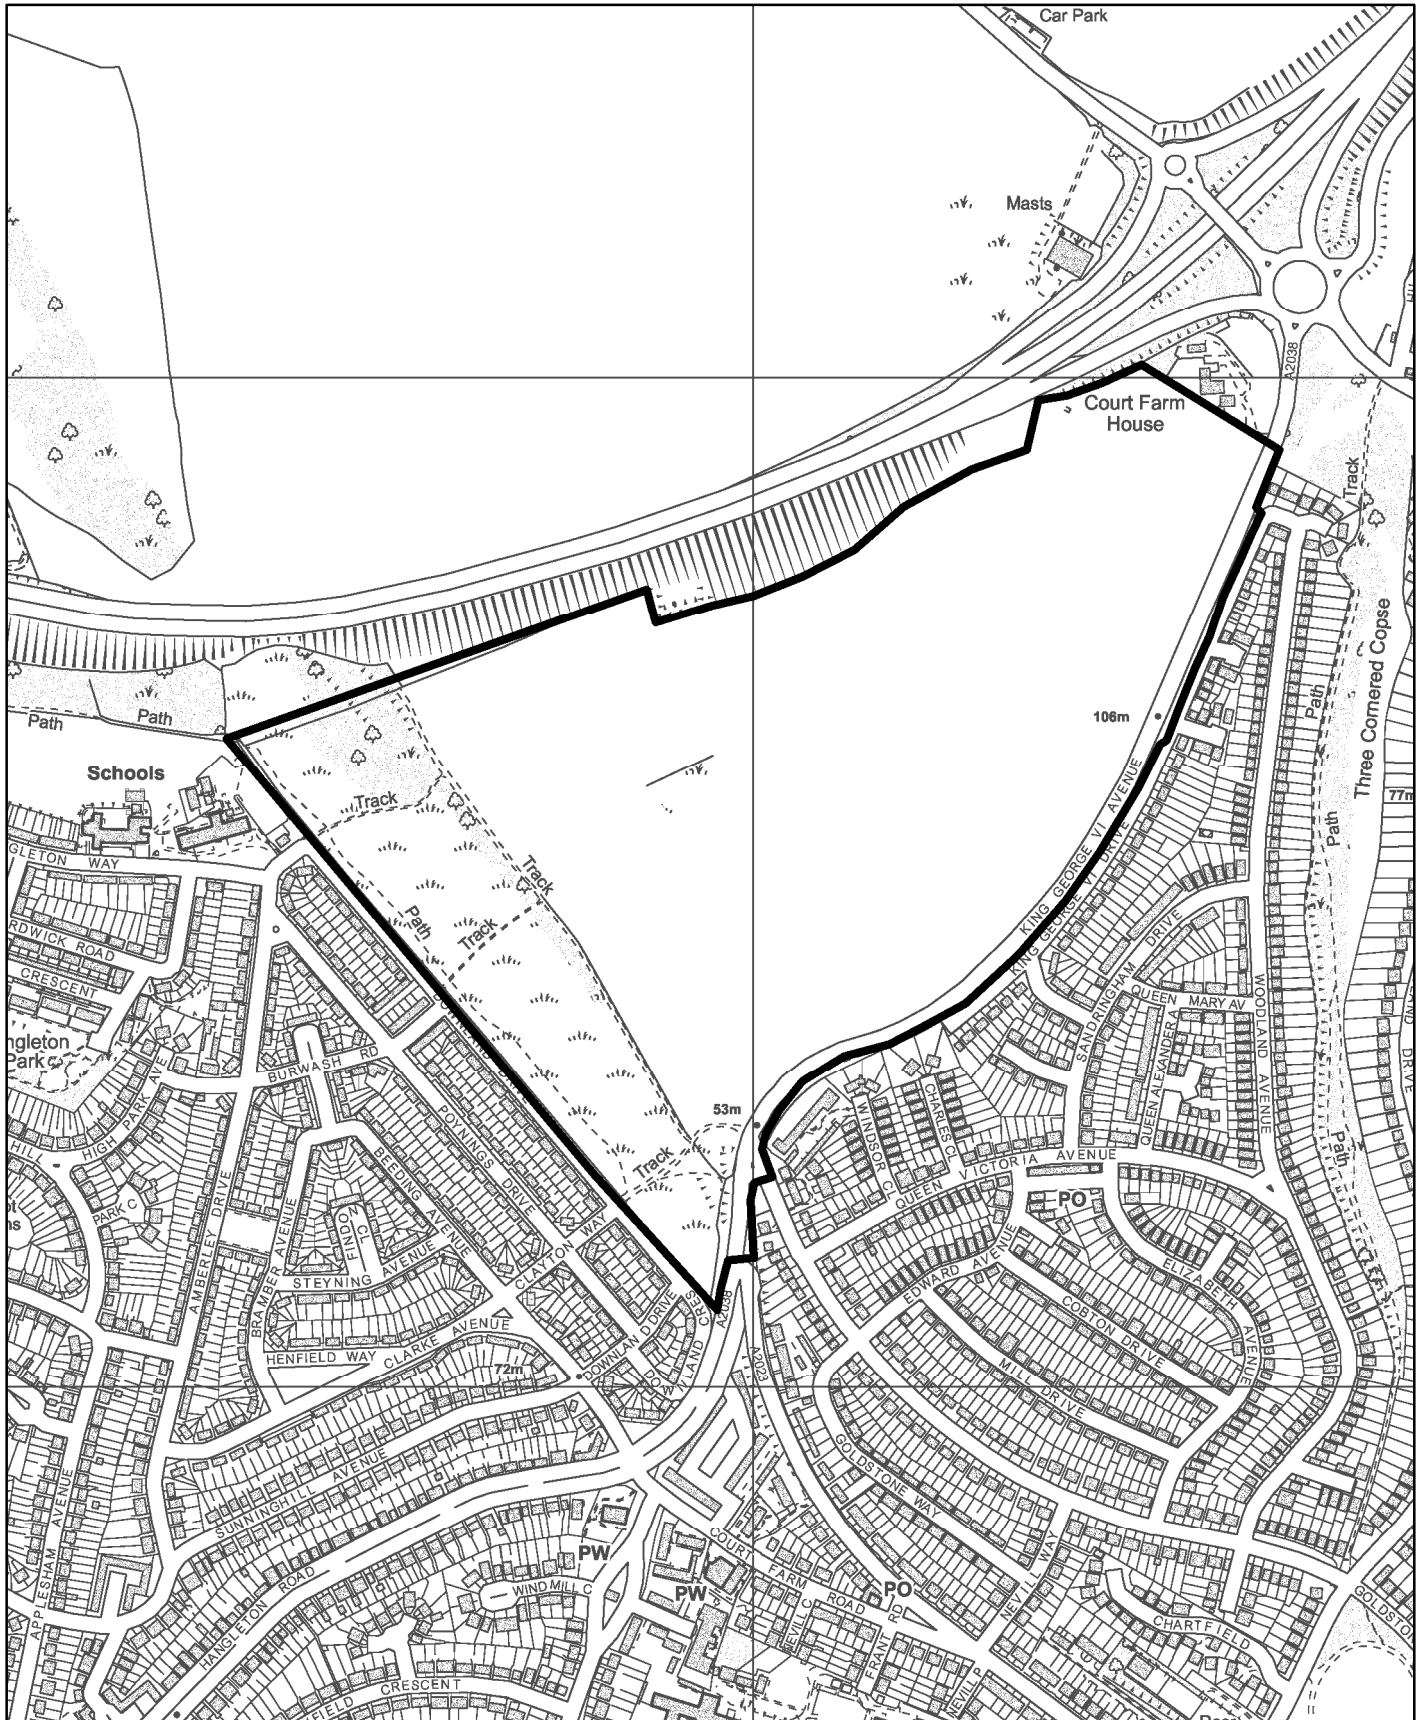

BH2022/02534-Land At King George VI Avenue (Toads Hole Valley)

N

Scale: 1:7,500